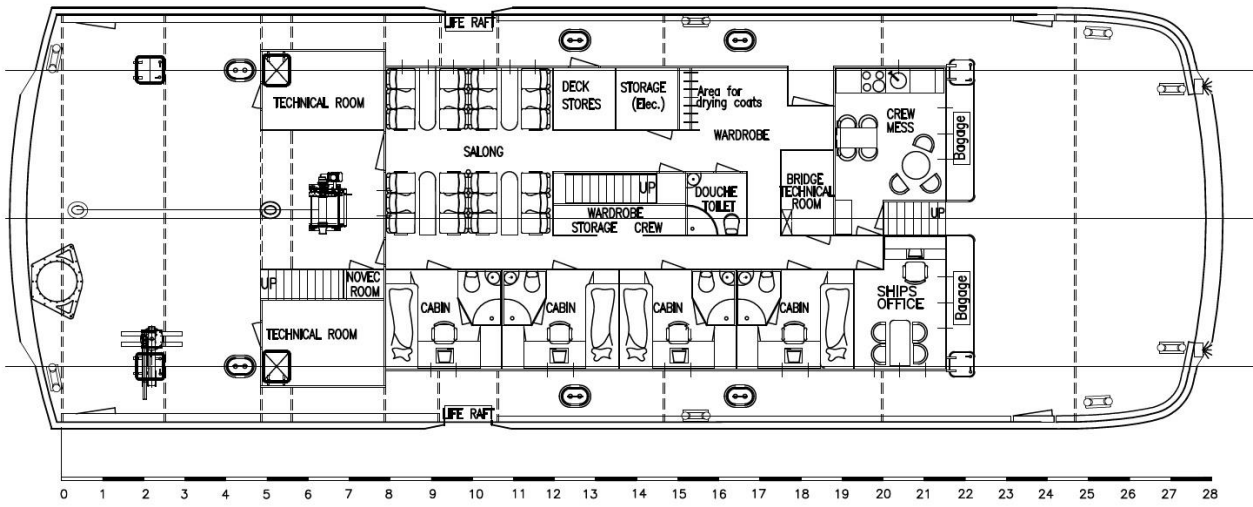

SIDE VIEW

**MAIN DECK**  
+4400

- +9080 - Mast deck
- +6700 - Bridge deck
- +4800 - Raised main deck
- +4400 - Main deck
- +3800 - Water deck
- +2200 - Operation Draft
- +1520 - Transit Draft
- +1200 - Tank top
- 0 - Base line

**C.L. SECTION**  
Looking PS