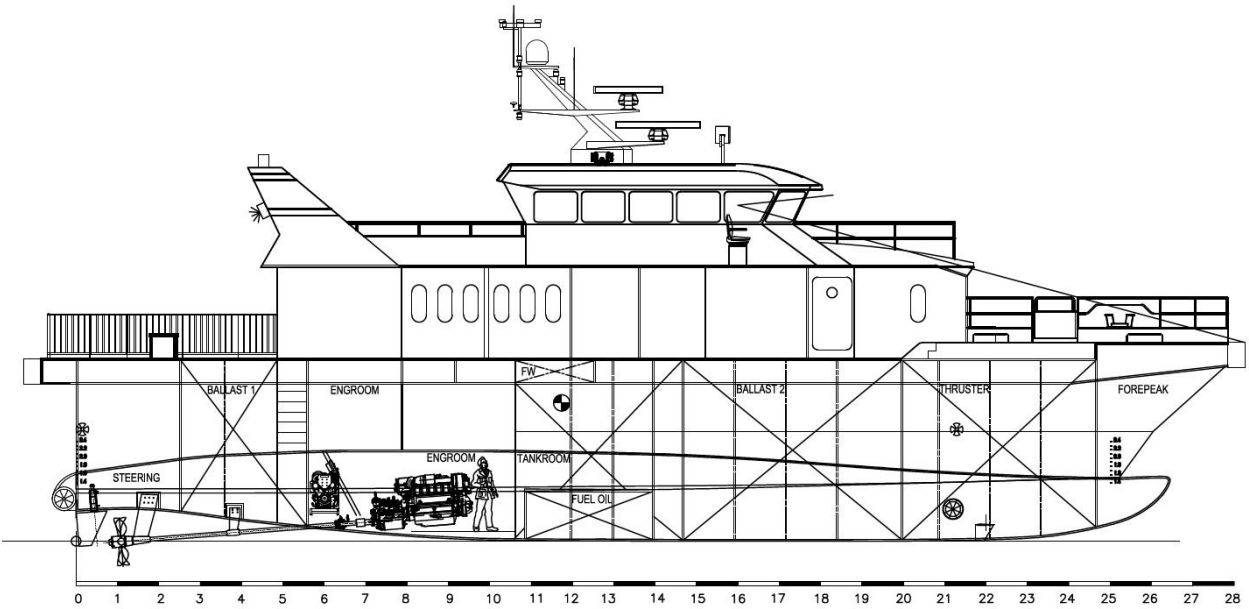

SIDE VIEW

**MAIN DECK**  
+4400

- +9080 - Mast deck
- +6700 - Bridge deck
- +4800 - Raised main deck
- +4400 - Main deck
- +3800 - Water deck
- +2200 - Operation Draft
- +1520 - Transit Draft
- +1200 - Tank top
- 0 - Base line

**C.L. SECTION**  
Looking PS